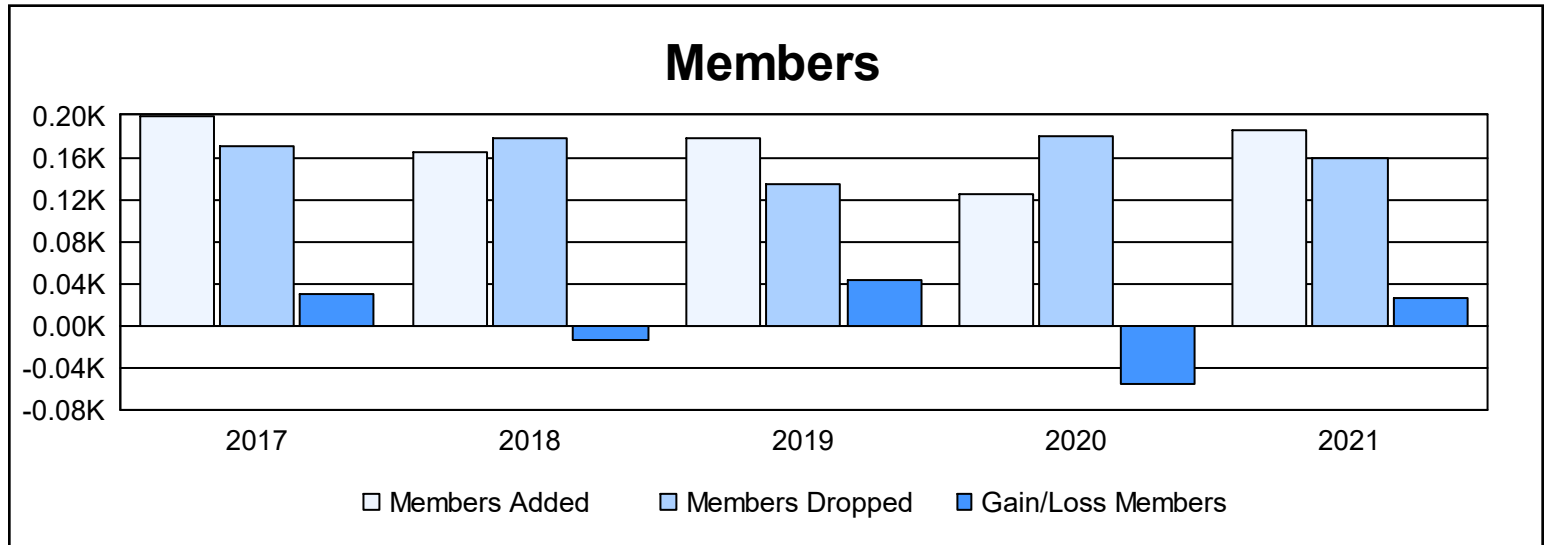

Year	New Clubs	Dropped Clubs	Gain/Loss Clubs	New Members	Charter Members	Reinstate Members	Transfer Members	Total Member Added	Total Members Dropped	Gain/Loss Members
2016-2017	1	0	1	151	31	16	1	199	170	29
2017-2018	1	0	1	128	27	8	2	165	179	-14
2018-2019	1	1	0	137	31	10	0	178	134	44
2019-2020	1	0	1	97	20	5	3	125	180	-55
2020-2021	1	0	1	140	24	18	3	185	159	26
<b>Average</b>	<b>1</b>	<b>0</b>	<b>1</b>	<b>131</b>	<b>27</b>	<b>11</b>	<b>2</b>	<b>170</b>	<b>164</b>	<b>6</b>

### Membership Composition June 2021 Cumulative