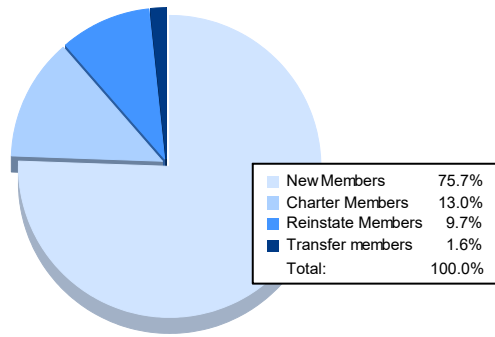

Year	New Clubs	Dropped Clubs	Gain/Loss Clubs	New Members	Charter Members	Reinstate Members	Transfer Members	Total Member Added	Total Members Dropped	Gain/Loss Members
2016-2017	1	0	1	151	31	16	1	199	170	29
2017-2018	1	0	1	128	27	8	2	165	179	-14
2018-2019	1	1	0	137	31	10	0	178	134	44
2019-2020	1	0	1	97	20	5	3	125	180	-55
2020-2021	1	0	1	140	24	18	3	185	159	26
<b>Average</b>	<b>1</b>	<b>0</b>	<b>1</b>	<b>131</b>	<b>27</b>	<b>11</b>	<b>2</b>	<b>170</b>	<b>164</b>	<b>6</b>

### Membership Composition June 2021 Cumulative

### Gender Composition June 2021 Cumulative