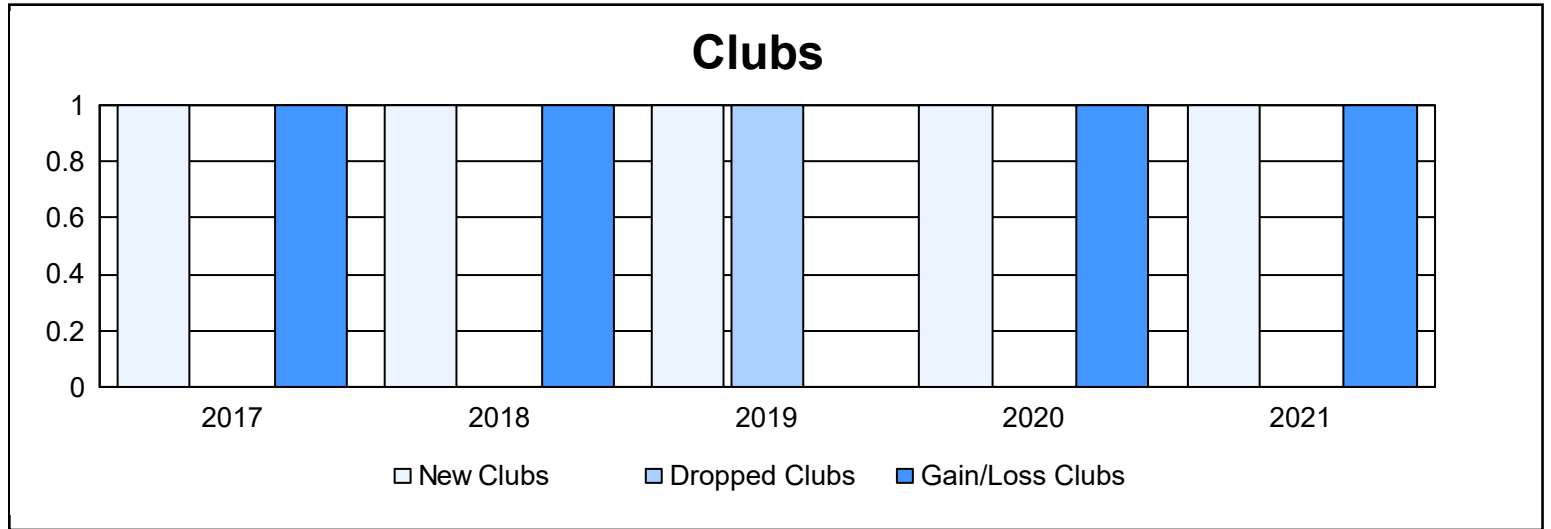

Year	New Clubs	Dropped Clubs	Gain/Loss Clubs	New Members	Charter Members	Reinstate Members	Transfer Members	Total Member Added	Total Members Dropped	Gain/Loss Members
2016-2017	1	0	1	151	31	16	1	199	170	29
2017-2018	1	0	1	128	27	8	2	165	179	-14
2018-2019	1	1	0	137	31	10	0	178	134	44
2019-2020	1	0	1	97	20	5	3	125	180	-55
2020-2021	1	0	1	140	24	18	3	185	159	26
<b>Average</b>	<b>1</b>	<b>0</b>	<b>1</b>	<b>131</b>	<b>27</b>	<b>11</b>	<b>2</b>	<b>170</b>	<b>164</b>	<b>6</b>

### Membership Composition June 2021 Cumulative